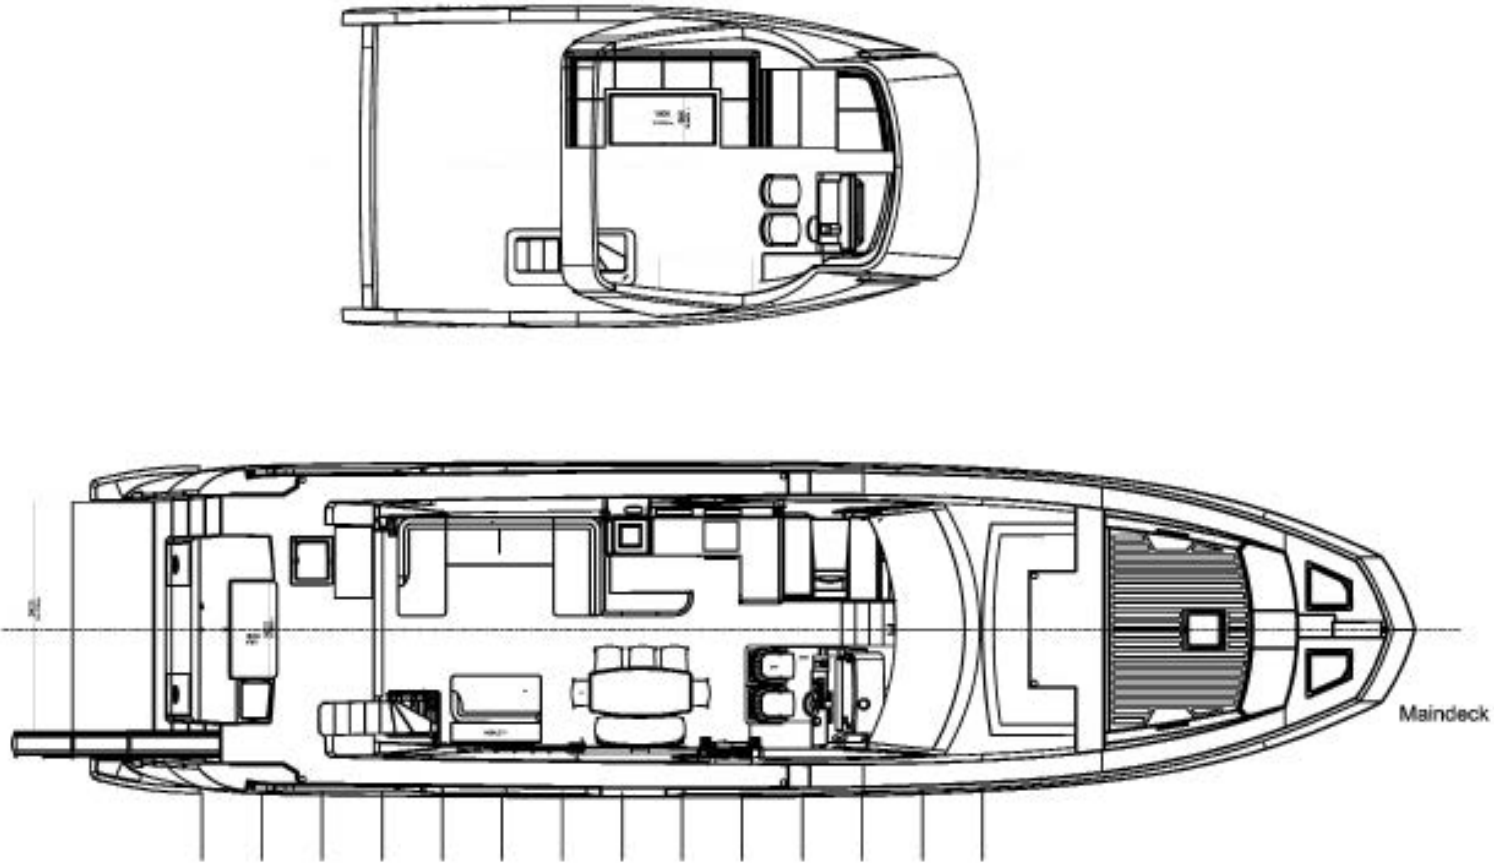

Exterior View

Bow

Cockpit

Cockpit

Flybridge

Flybridge

Helm Station

Saloon

Saloon

Master Cabin

Master Cabin

VIP Cabin

Twin Cabin

Layout

Layout

Layout

### **PECIFICATIONS**

- Length overall: 22.64m
- Beam: 5.60m
- Draft: 1.82m
- Displacement Approx: 53.3
- Engines: 2X 1400 mHP MAN CR V12
- Max speed: up to 32 Kn
- Cruising speed: 26 Kn